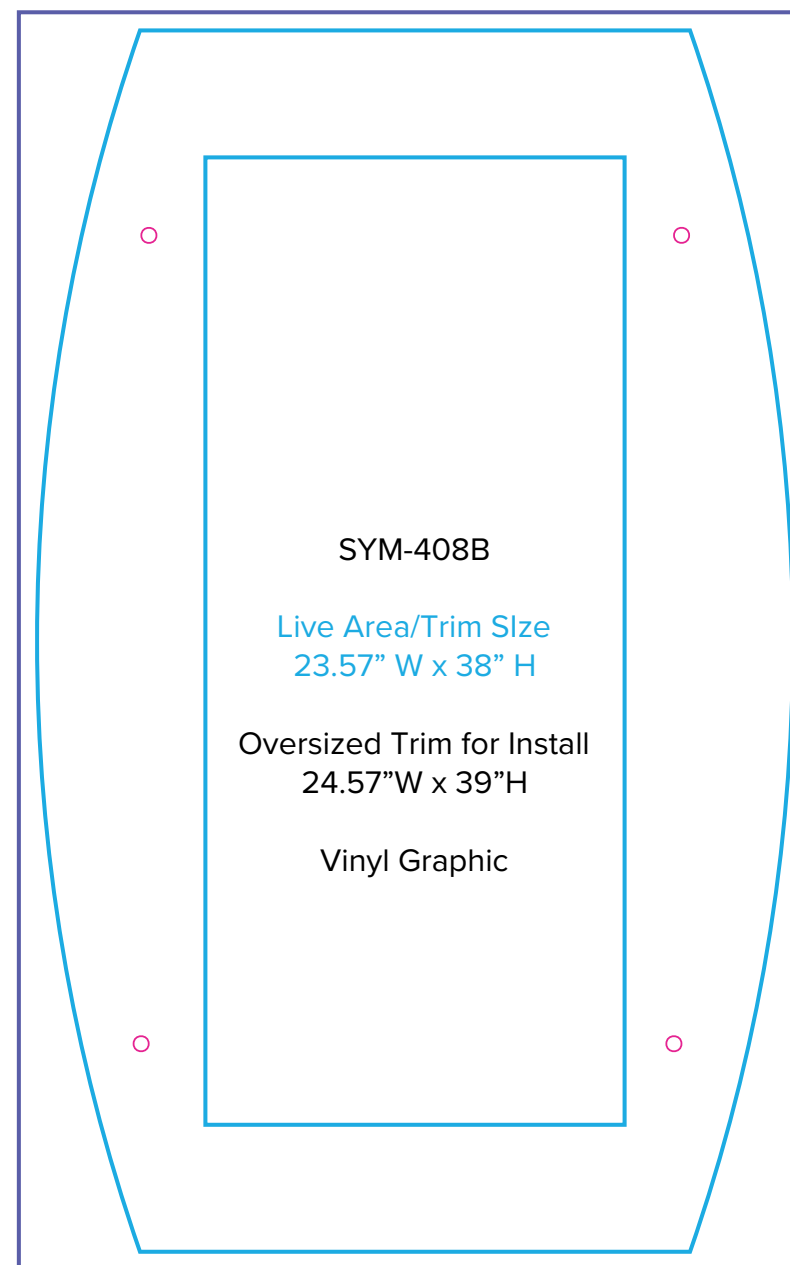

Graphic Template Portable Counter – Vinyl Graphic

NOTE: All Raster Art (jpg, tiff,psd, png, etc.) must be at least 100 dpi at print size.
Standard kits are often customized. Please check with Customer Service to ensure that this template matches your specific job.