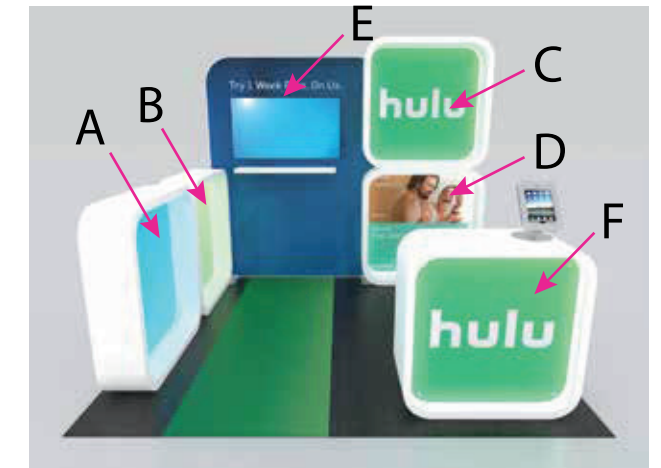

Graphic Template  
 10 x 10 Inline Exhibit  
 Backlit 1/4" Milk Plex Graphics

Panel E: Top and bottom live areas are vinyl application spaces

NOTE: All Raster Art (jpg, tiff,psd, png, etc.) must be at least 100 dpi at print size.  
 Standard kits are often customized. Please check with Customer Service to ensure that this template matches your specific job.

Graphic Template  
Counter: MOD-1573  
Backlit 1/4" Milk Plex Graphic

NOTE: All Raster Art (jpg, tiff,psd, png, etc.) must be at least 100 dpi at print size.  
Standard kits are often customized. Please check with Customer Service to ensure that this template matches your specific job.