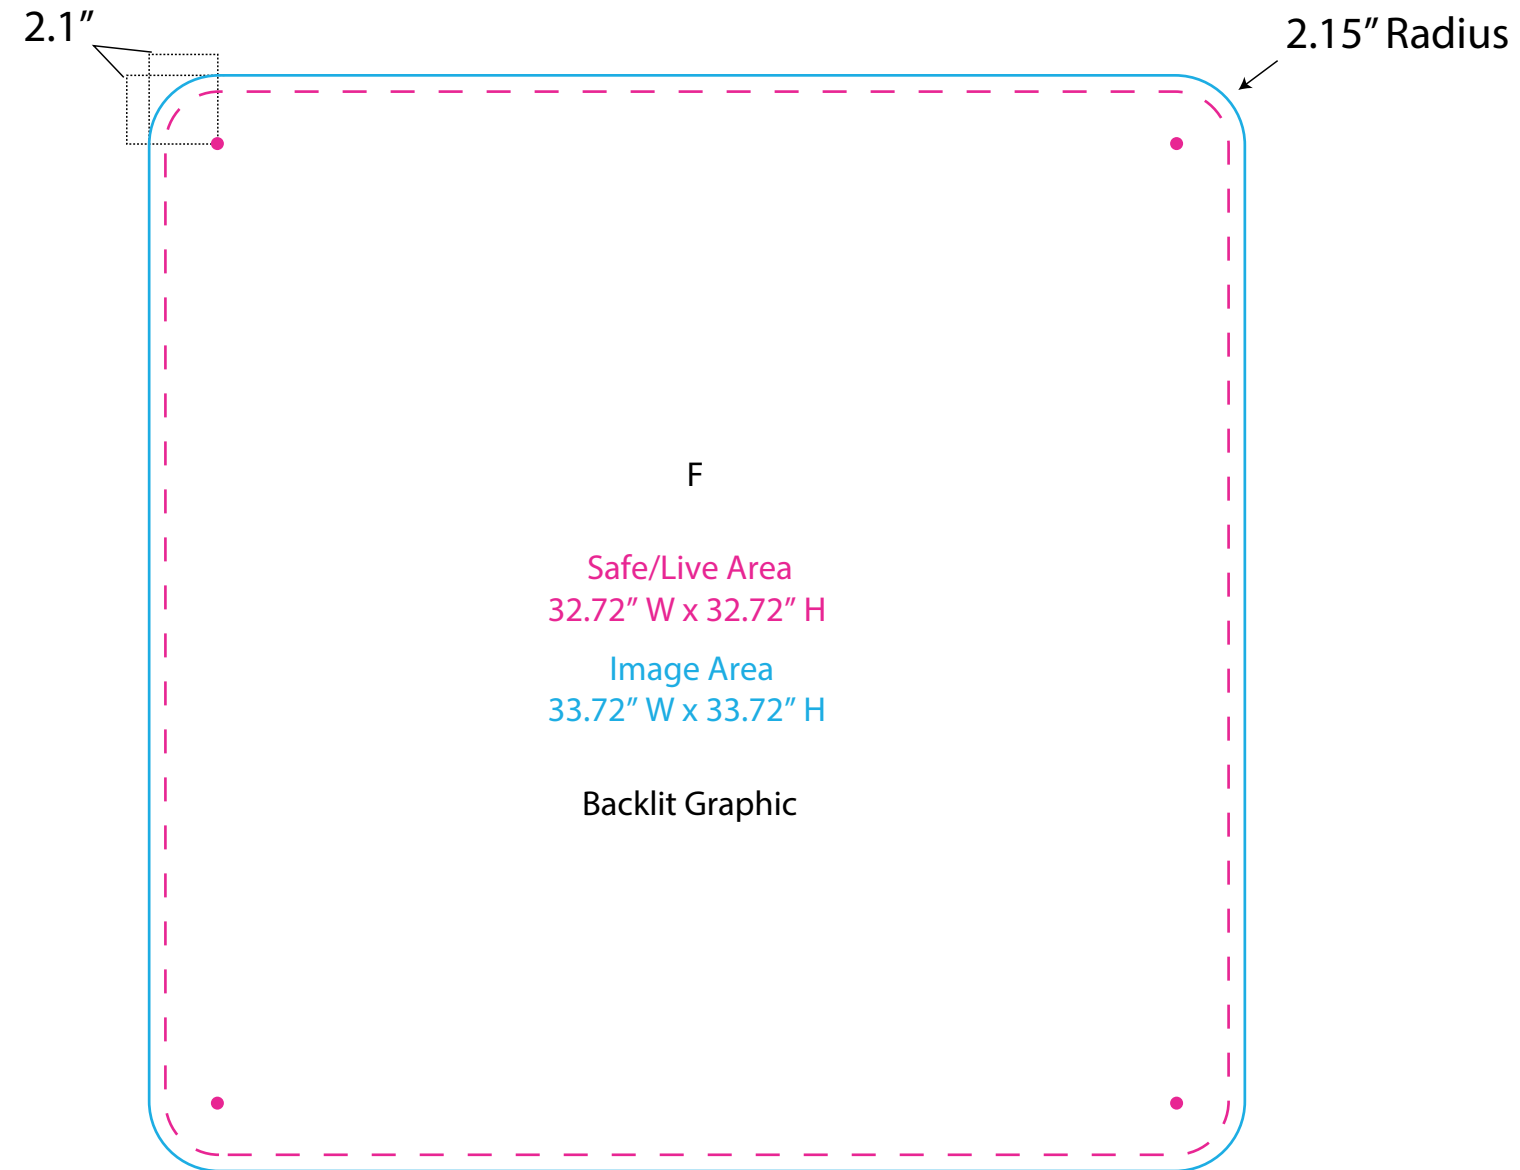

Graphic Template  
 10 x 10 Inline Exhibit  
 Backlit 1/4" Milk Plex Graphics

Panel E: Top and bottom live areas are vinyl application spaces

NOTE: All Raster Art (jpg, tiff,psd, png, etc.) must be at least 100 dpi at print size.  
 Standard kits are often customized. Please check with Customer Service to ensure that this template matches your specific job.

Graphic Template  
Counter: MOD-1573  
Backlit 1/4" Milk Plex Graphic

NOTE: All Raster Art (jpg, tiff,psd, png, etc.) must be at least 100 dpi at print size.  
Standard kits are often customized. Please check with Customer Service to ensure that this template matches your specific job.