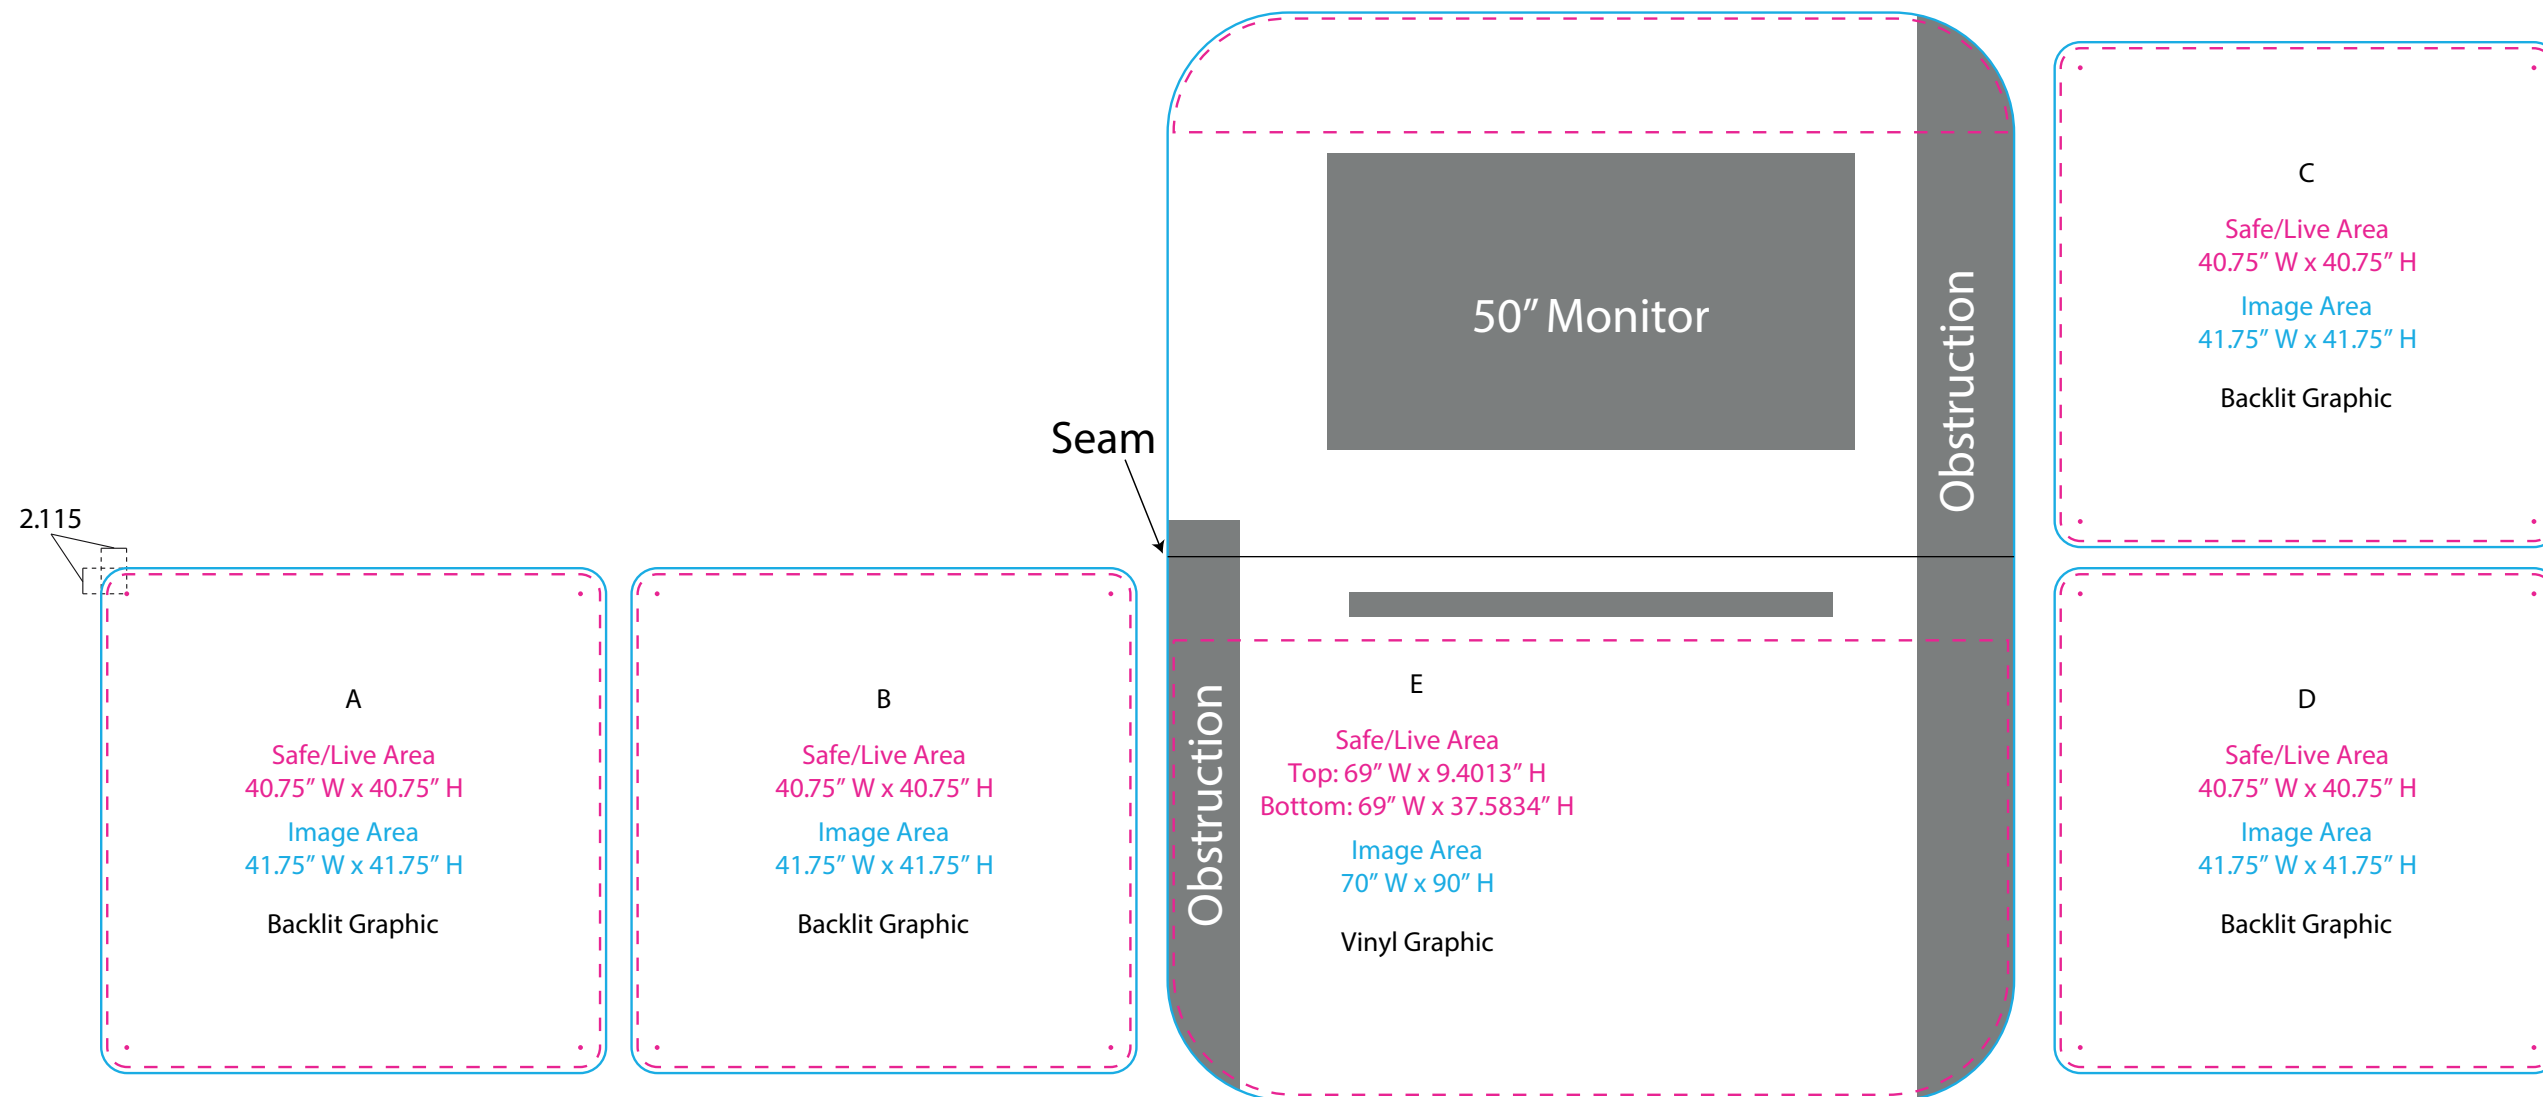

Graphic Template  
 10 x 10 Inline Exhibit  
 Backlit 1/4" Milk Plex Graphics

Panel E: Top and bottom live areas are vinyl application spaces

NOTE: All Raster Art (jpg, tiff,psd, png, etc.) must be at least 100 dpi at print size.  
 Standard kits are often customized. Please check with Customer Service to ensure that this template matches your specific job.

Graphic Template  
Counter: MOD-1573  
Backlit 1/4" Milk Plex Graphic

NOTE: All Raster Art (jpg, tiff,psd, png, etc.) must be at least 100 dpi at print size.  
Standard kits are often customized. Please check with Customer Service to ensure that this template matches your specific job.