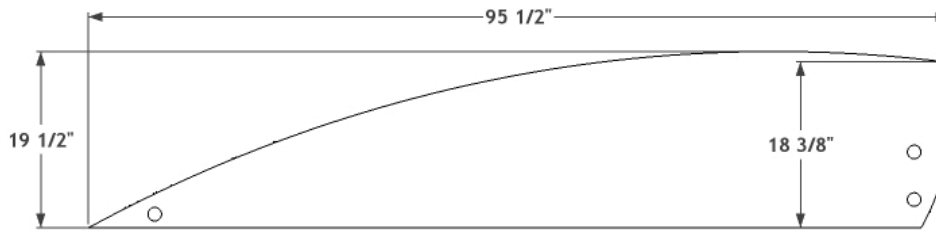

NOTE: These dimensions are for graphic layout purposes. Graphic needs to be cut and test fitted to frame.

NOTE: Graphic files must be @ 150 dpi finished Size. DO NOT send Flattened Files. Production can not manipulate the content, proportion or color of these files.

Header Graphic - Qty: 1

Center Graphic - Qty: 1

Large Graphis - Qty: 2