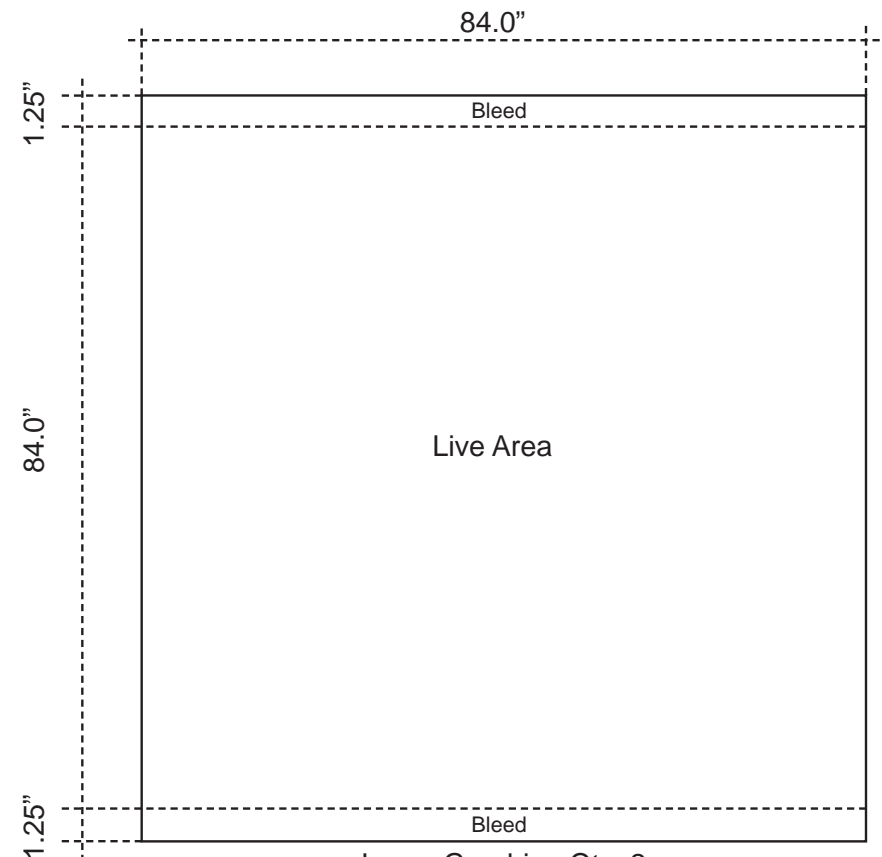

NOTE: These dimensions are for graphic layout purposes. Graphic needs to be cut and test fitted to frame.

NOTE: Graphic files must be @ 150 dpi finished Size. DO NOT send Flattened Files. Production can not manipulate the content, proportion or color of these files.

Header Graphic - Qty: 1

Center Graphic - Qty: 1

Large Graphis - Qty: 2