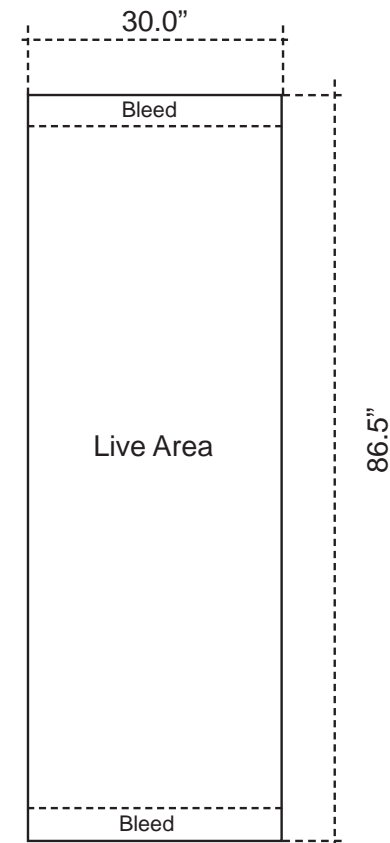

NOTE: These dimensions are for graphic layout purposes. Graphic needs to be cut and test fitted to frame.

NOTE: Graphic files must be @ 150 dpi finished Size. DO NOT send Flattened Files. Production can not manipulate the content, proportion or color of these files.

Header Graphic - Qty: 1

Center Graphic - Qty: 1

Large Graphis - Qty: 2